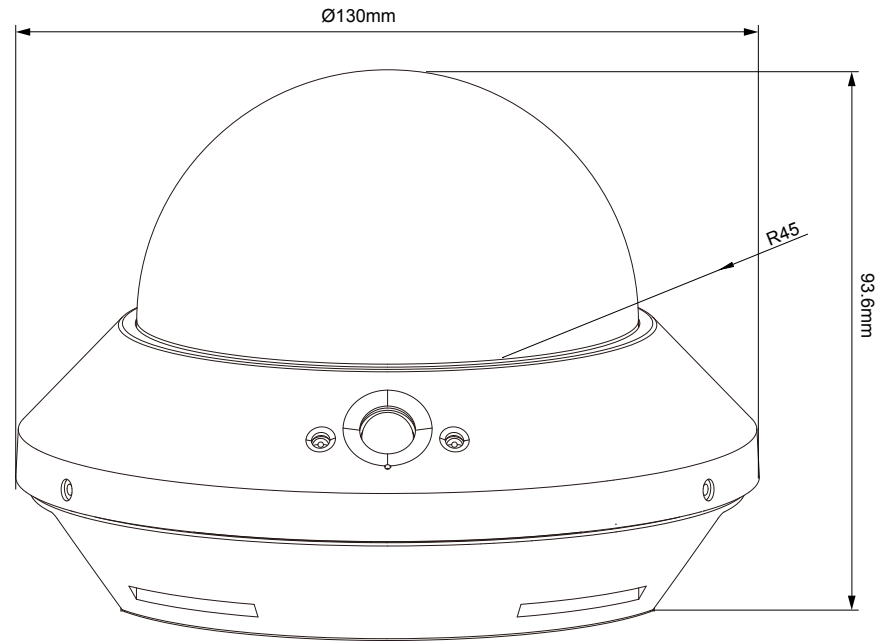

(H) 93.6mm

Lens Rotate 145°

Vertical Tilt 26.5°

Horizontal Pan 358°