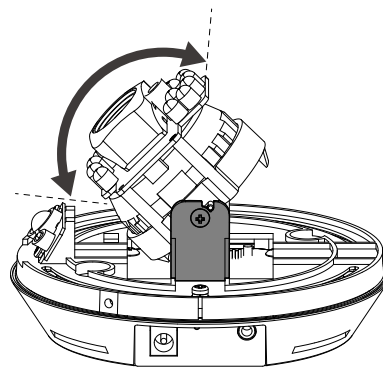

(H) 93.6mm

Lens Rotate 145°

Vertical Tilt 26.5°

Horizontal Pan 358°