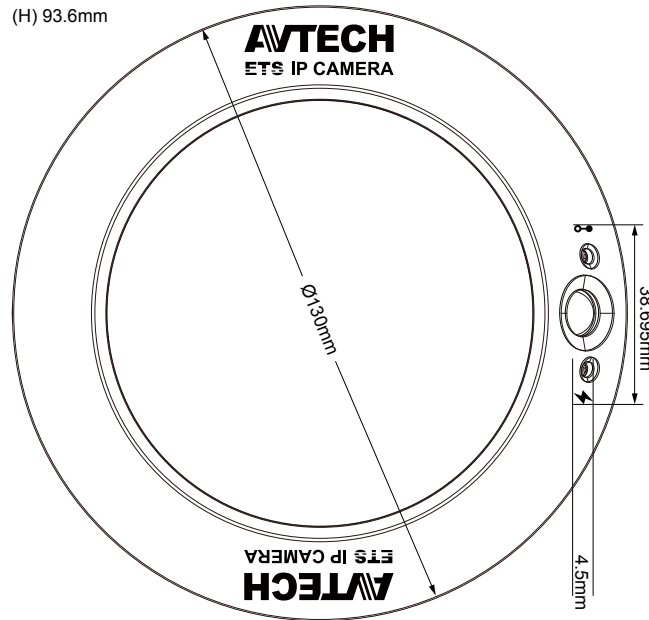

(H) 93.6mm

Lens Rotate 145°

Vertical Tilt 26.5°

Horizontal Pan 358°