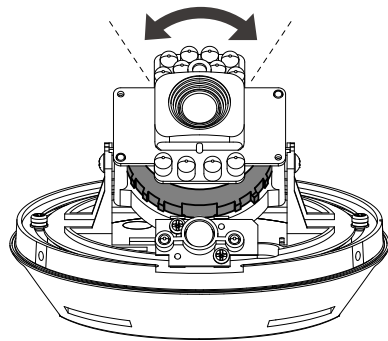

(H) 93.6mm

Lens Rotate 145°

Vertical Tilt 26.5°

Horizontal Pan 358°